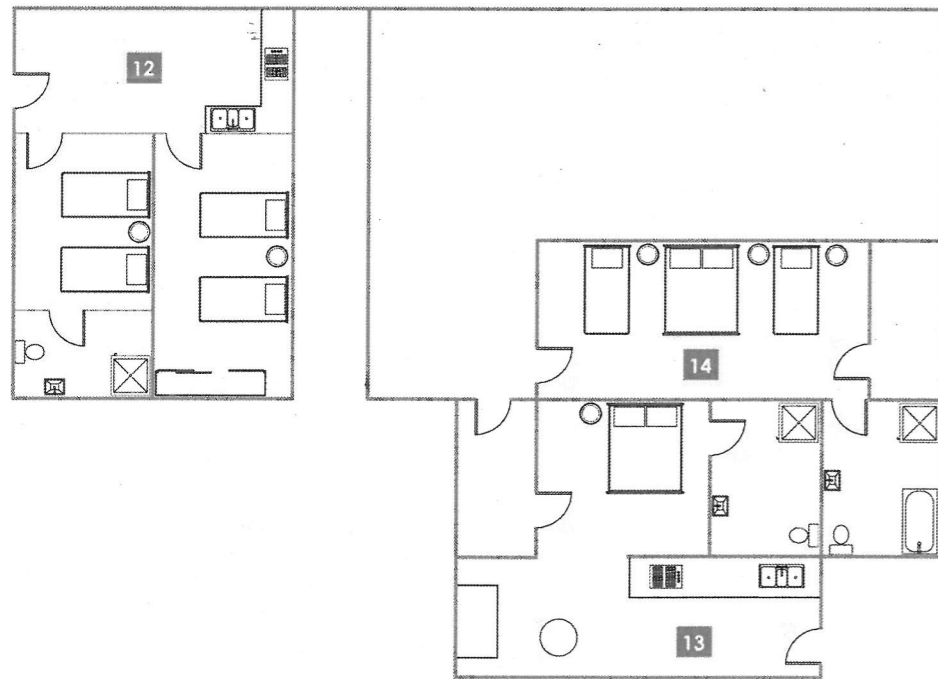

SAFARI LODGE ROOMS

± 100m

± 200m

  
**OTTERSKLOOF**  
PRIVATE HUNTING RESERVE