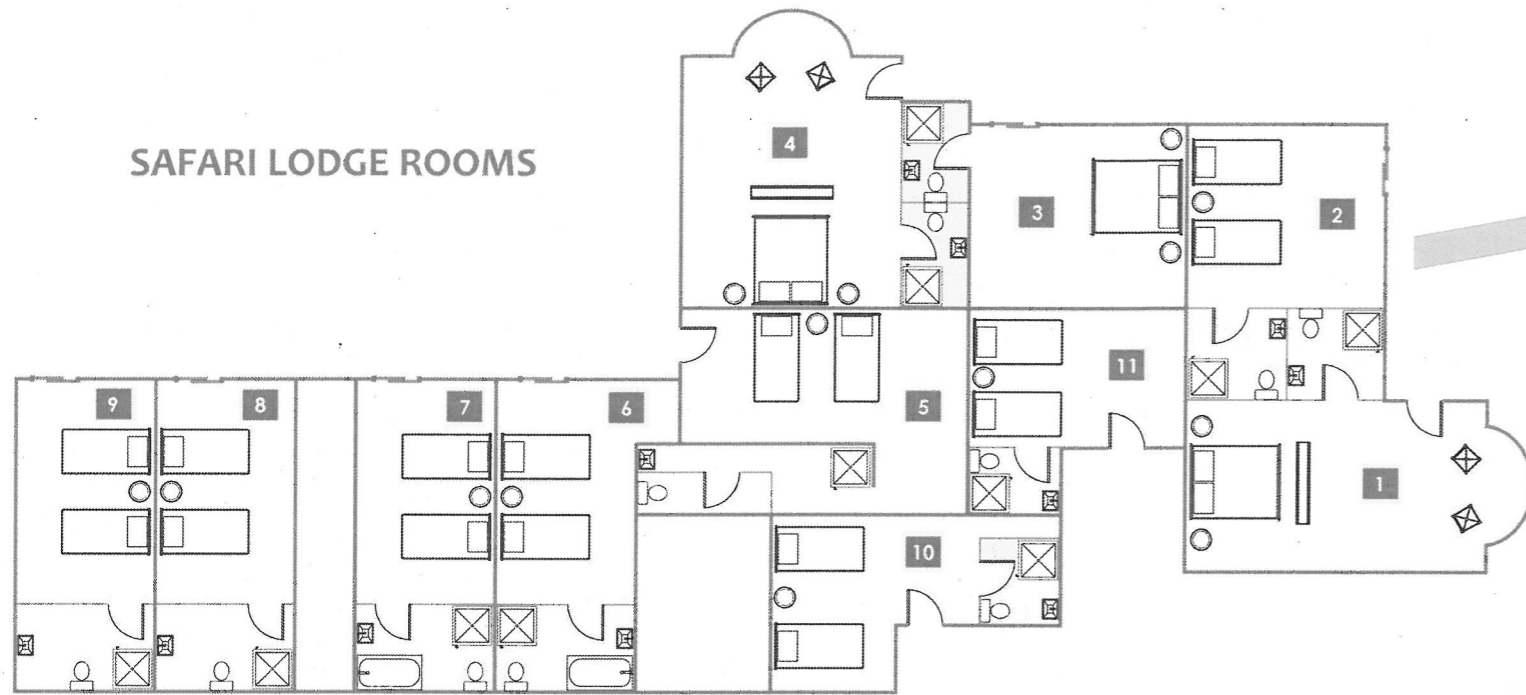

SAFARI LODGE ROOMS

± 100m

± 200m

  
**OTTERSKLOOF**  
PRIVATE HUNTING RESERVE